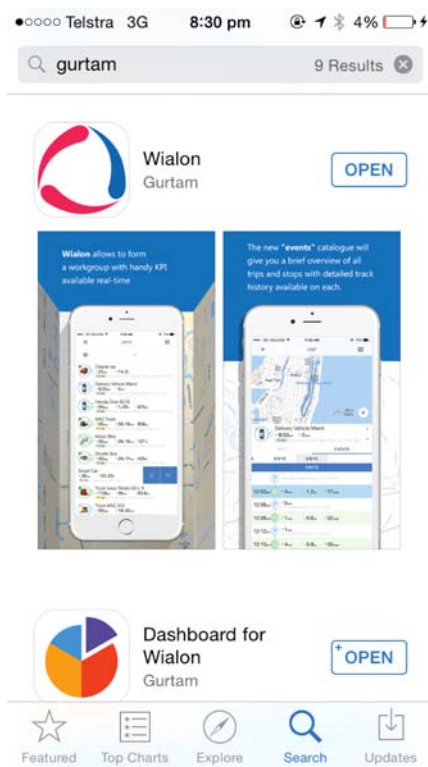

Our Eye recommended Wialon Mobile Application

Mobile Client for Wialon is available on two platforms — Android and iOS.

To down your new GPS tracking mobile phone App.

Go to your App Store or Google play download devise

Search for Gurtam and select Wialon App (pic below)

Download and run – insert your user name and password of your account

Here is the list of some arbitrary signs you will encounter in the mobile application:

Current state

UNIT HALT

UNIT MOVING & SPEED

PARKED

LAST KNOWN STATE DETECTED

Figures on the right show when the state began and for how long it has continued, and travelled distance is displayed for movement. Speed is taken from the most recent message.