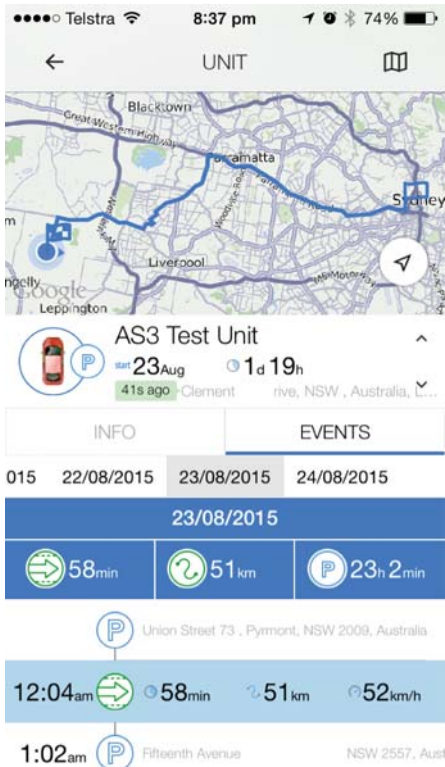

Our Eye recommended Wialon Mobile Application

Mobile Client for Wialon is available on two platforms — Android and iOS.

To down your new GPS tracking mobile phone App.

Go to your App Store or Google play download devise

Search for Gurtam and select Wialon App (pic below)

Download and run – insert your user name and password of your account

Here is the list of some arbitrary signs you will encounter in the mobile application:

Current state

UNIT HALT

UNIT MOVING & SPEED

PARKED

LAST KNOWN STATE DETECTED

Figures on the right show when the state began and for how long it has continued, and travelled distance is displayed for movement. Speed is taken from the most recent message.

Unit's current state and ignition as well as passed events are available only if you have 'Query messages or reports' right.

Optional signs (ignition)

ignition on

Available only if the unit has ignition sensor properly installed and adjusted.