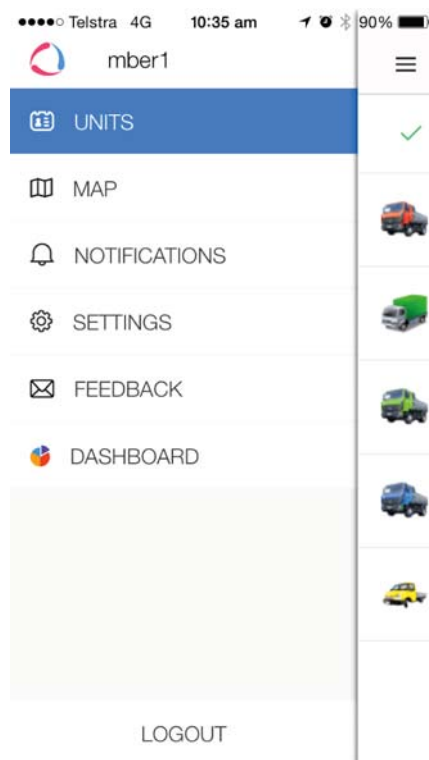

Our Eye recommended Wialon Mobile Application

Mobile Client for Wialon is available on two platforms — Android and iOS.

To down your new GPS tracking mobile phone App.

Go to your App Store or Google play download devise

Search for Gurtam and select Wialon App (pic below)

Download and run – insert your user name and password of your account

Here is the list of some arbitrary signs you will encounter in the mobile application:

Current state

UNIT HALT

UNIT MOVING & SPEED

PARKED

LAST KNOWN STATE DETECTED

Figures on the right show when the state began and for how long it has continued, and travelled distance is displayed for movement. Speed is taken from the most recent message.