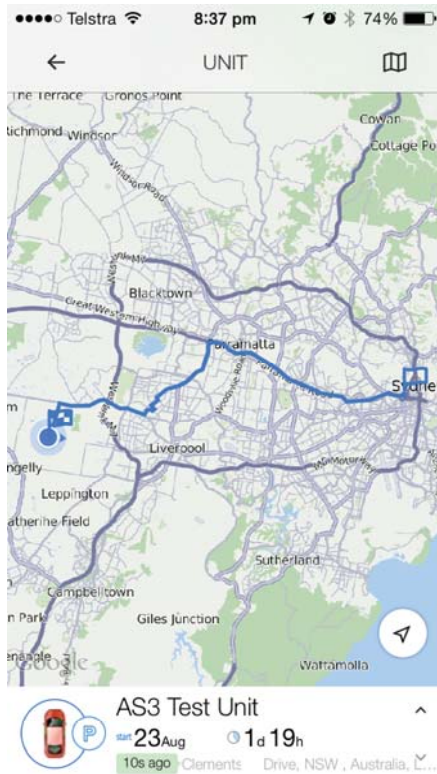

Our Eye recommended Wialon Mobile Application

Mobile Client for Wialon is available on two platforms — Android and iOS.

To down your new GPS tracking mobile phone App.

Go to your App Store or Google play download devise

Search for Gurtam and select Wialon App (pic below)

Download and run – insert your user name and password of your account

Here is the list of some arbitrary signs you will encounter in the mobile application:

Current state

UNIT HALT

UNIT MOVING & SPEED

PARKED

LAST KNOWN STATE DETECTED

Figures on the right show when the state began and for how long it has continued, and travelled distance is displayed for movement. Speed is taken from the most recent message.